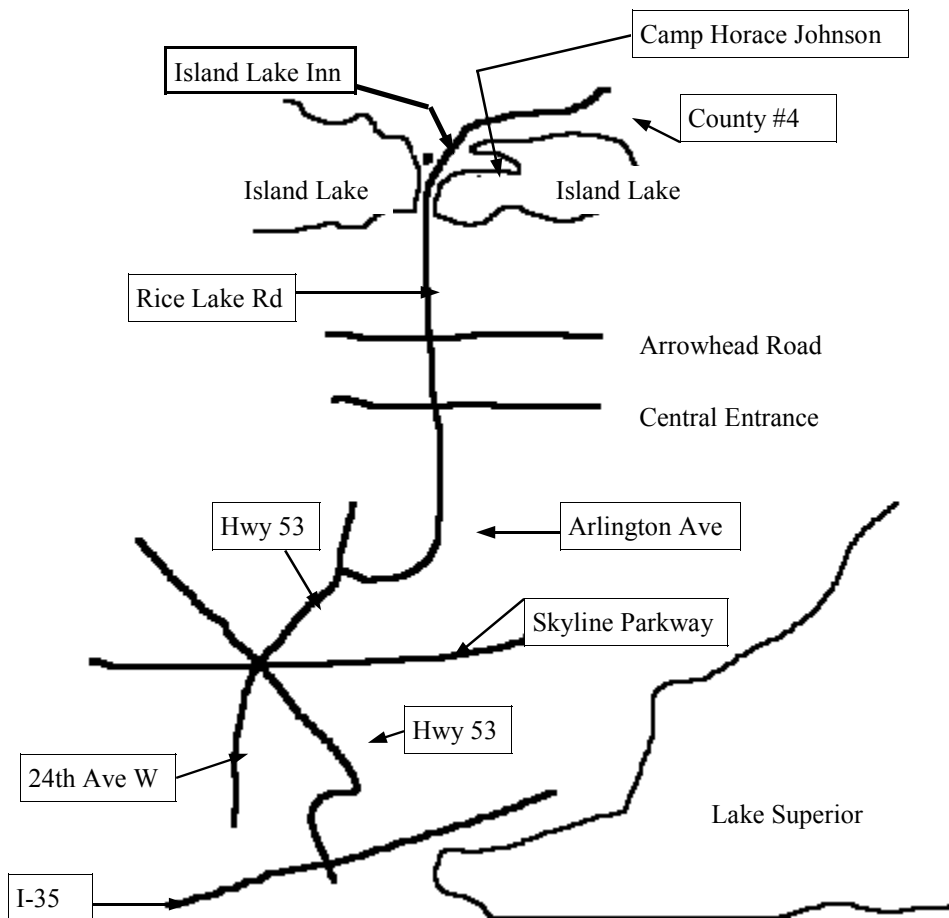

How to get to
Camp Horace Johnson
(map is not to scale)

Camp Horace Johnson
is located about 25 miles North of Duluth
on County Rd 4 (Rice Lake Road).
Take the 4th driveway to the right past
the Island Lake Inn.