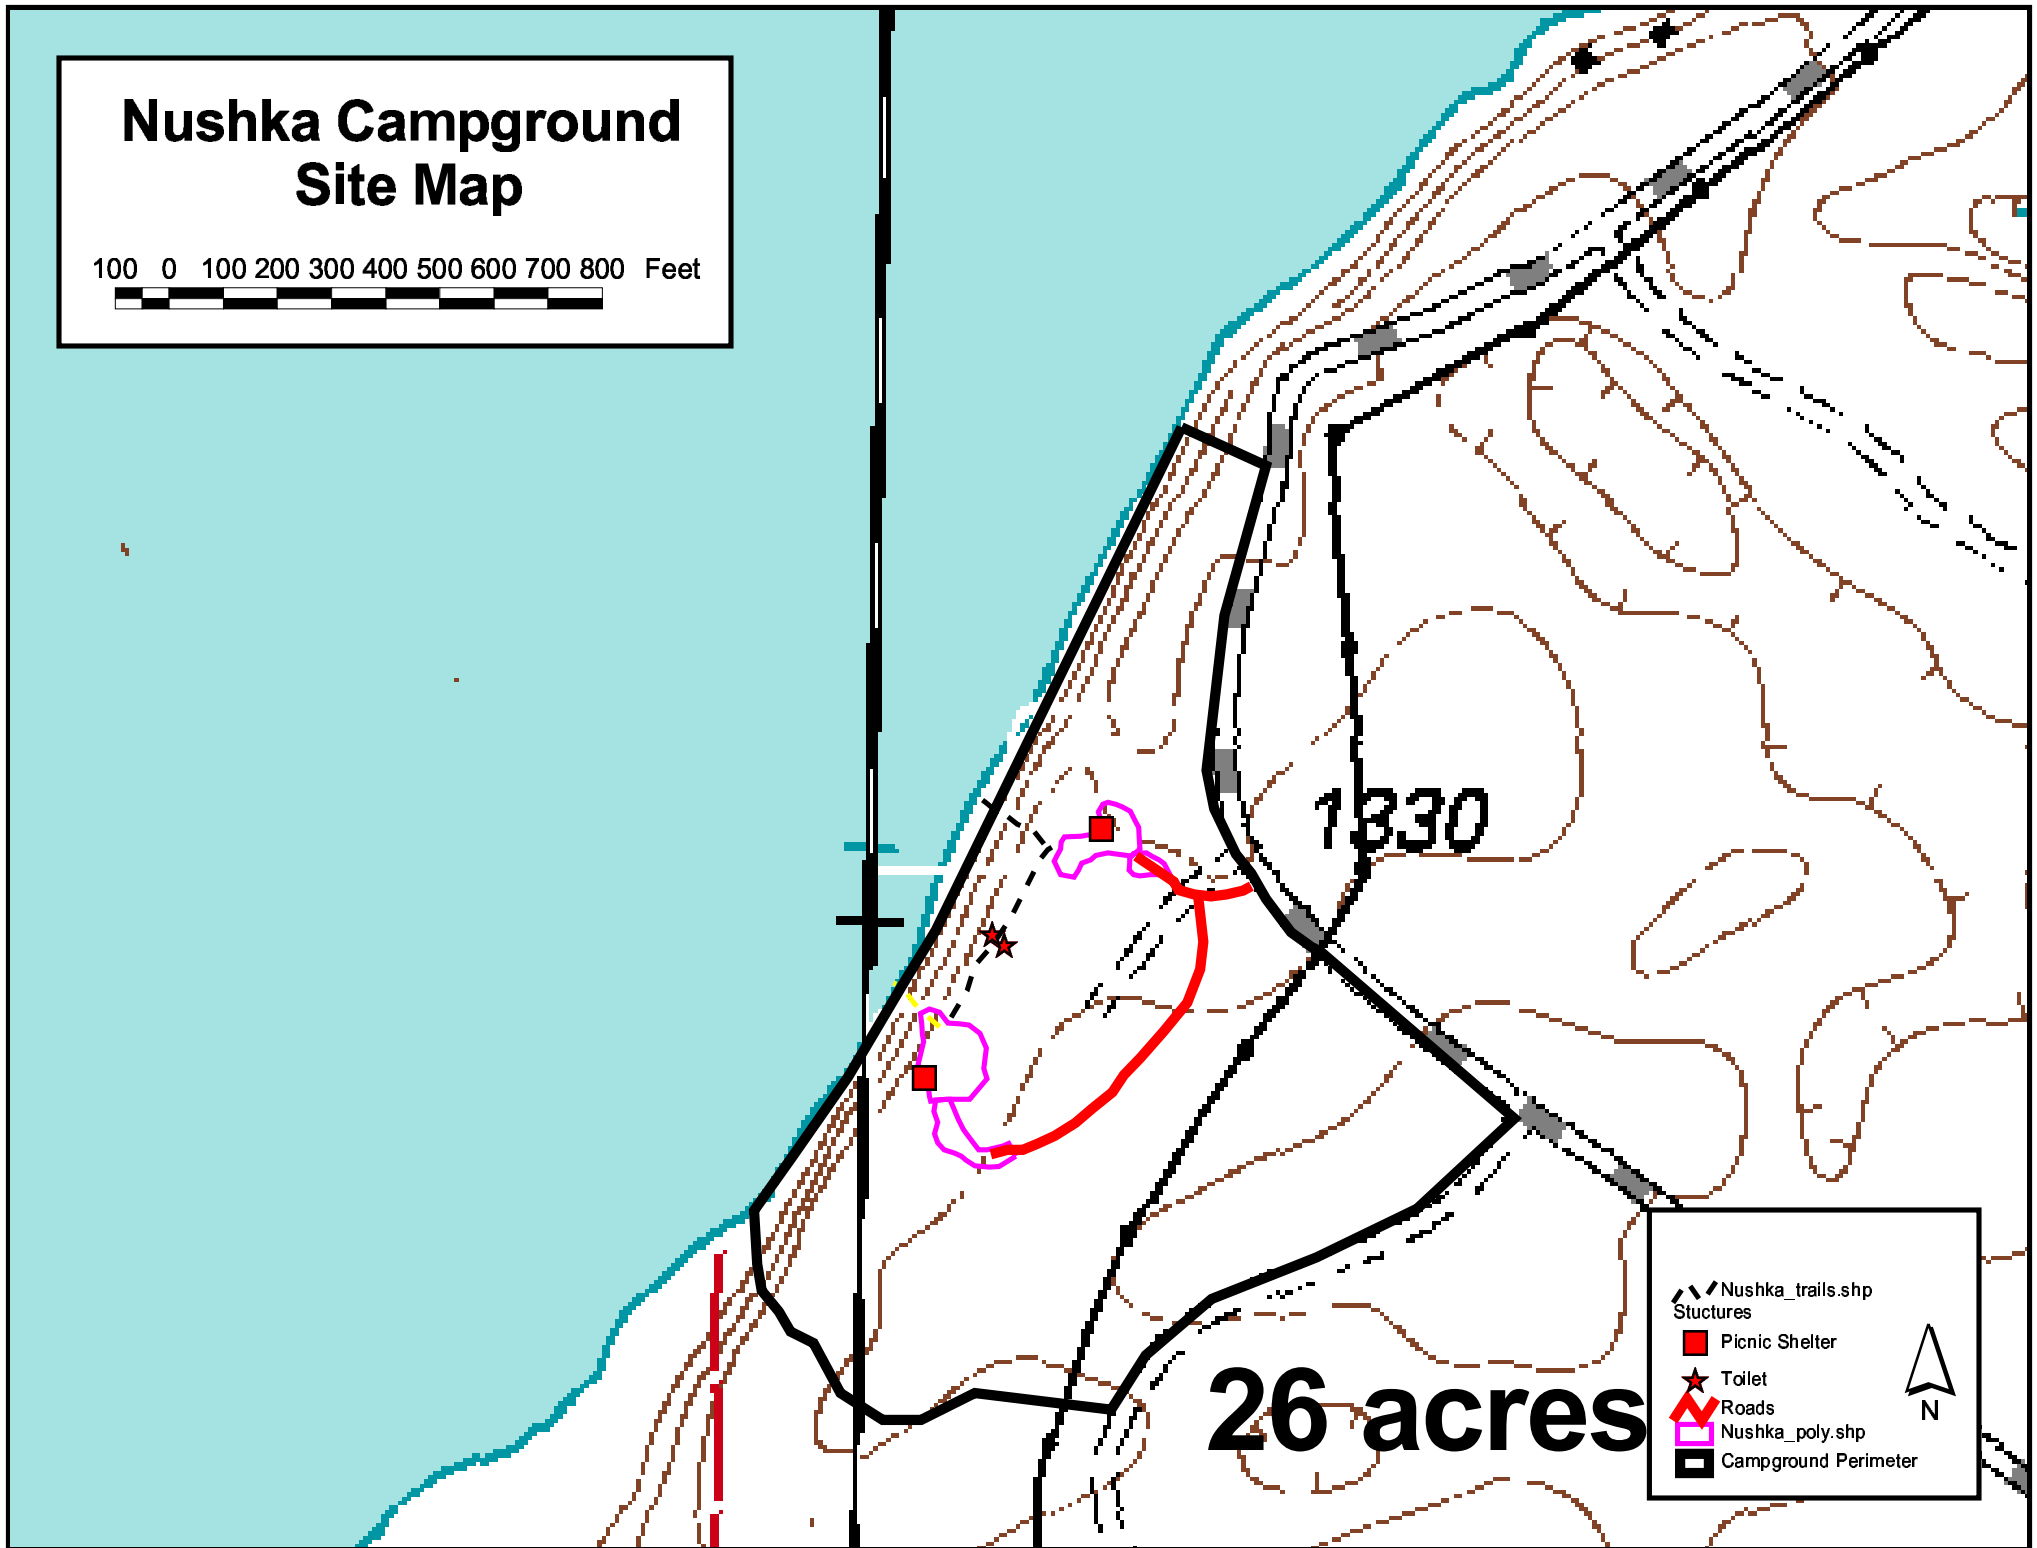

Nushka Campground Site Map

100 0 100 200 300 400 500 600 700 800 Feet

-  Nushka_trails.shp
- Structures**
-  Picnic Shelter
-  Toilet
-  Roads
-  Nushka_poly.shp
-  Campground Perimeter

26 acres